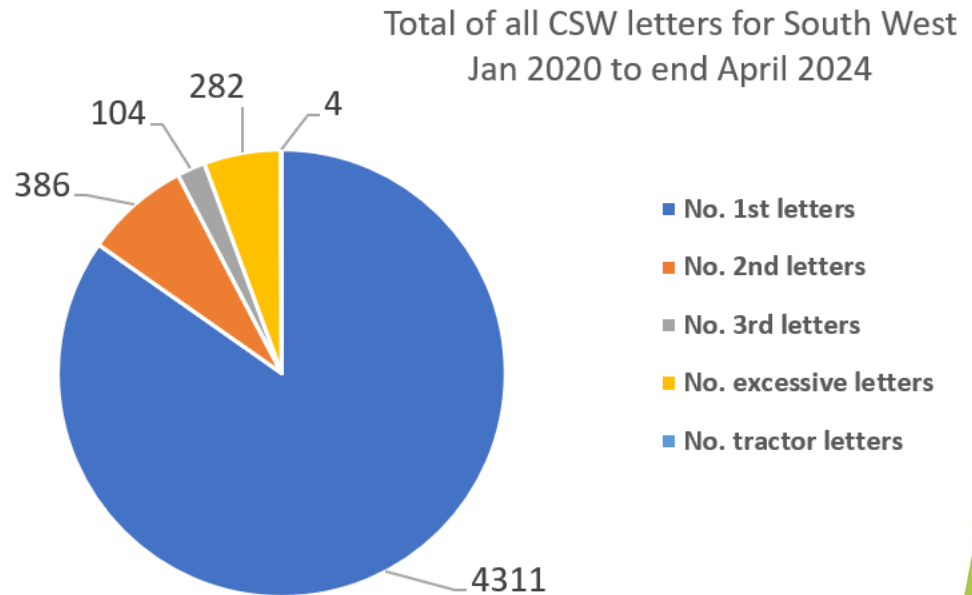

• Community Road Safety Team; what we do

Community Speed Watch

CSW

• CSW – S.W. Wiltshire area - Data since July 2020 to 8 May 2024

Team	No. 1st letters	No. 2nd letters	No. 3rd letters	No. excessive letters	No. tractor letters	Total letters	No. of watches	Average speeders %
Dinton	784	77	14	47	4	926	206	2.7%
Hindon	527	41	4	4	0	576	144	2.4%
Porton	2923	253	86	230	0	3492	248	4.4%
Teffont	77	15	0	1	0	93	86	0.7%
Grand Total	4,311	386	104	282	4	5,087	684	2.6%

• Traffic surveys – S.W. Wiltshire since January 2022 to 30 April 2023

Wiltshire Council

Title	Result	Survey start date	Speed limit	85th percentile	CPT
Chilmark - Fovant Road	No further action	29/01/2024	60	24.7	Salisbury
Chilmark - Tisbury Road	No further action	29/01/2024	60	34.1	Salisbury
Dinton - C64 - Marshwood Wyle Rd	No further action	07/12/2023	60	43	Salisbury
Dinton - C64 Steep Hollow	No further action	07/12/2023	60	43.4	Salisbury
Dinton - Sandhills Rd	No further action	13/11/2023	30	26.7	Salisbury
Donhead St Mary - A30 Salisbury Road	No further action	29/01/2024	40	44.6	Warminster
Fovant - Shaftesbury Road	VOID	23/01/2022	30	42.06	Warminster
Fovant, A30, Shaftesbury Road	Police	25/04/2022	30	36.71	Warminster
Kilmington - New road	No further action	11/06/2022	40	44.83	Warminster
Porton - High Street	No further action	29/01/2024	30	23.3	Amesbury
Sedgehill - A350	No further action	07/12/2023	50	53.3	Warminster
Semley - C62 Calias Hill (Semley Common)	No further action	11/09/2023	60	33.7	Warminster
Swallowcliffe C316 Common Lane	No further action	12/06/2023	30	34.1	Warminster
Wilton - A36 King Street	No further action	07/12/2023	30	30.3	Salisbury
Wilton C63 South Street	No further action	12/06/2023	30	26.3	Salisbury