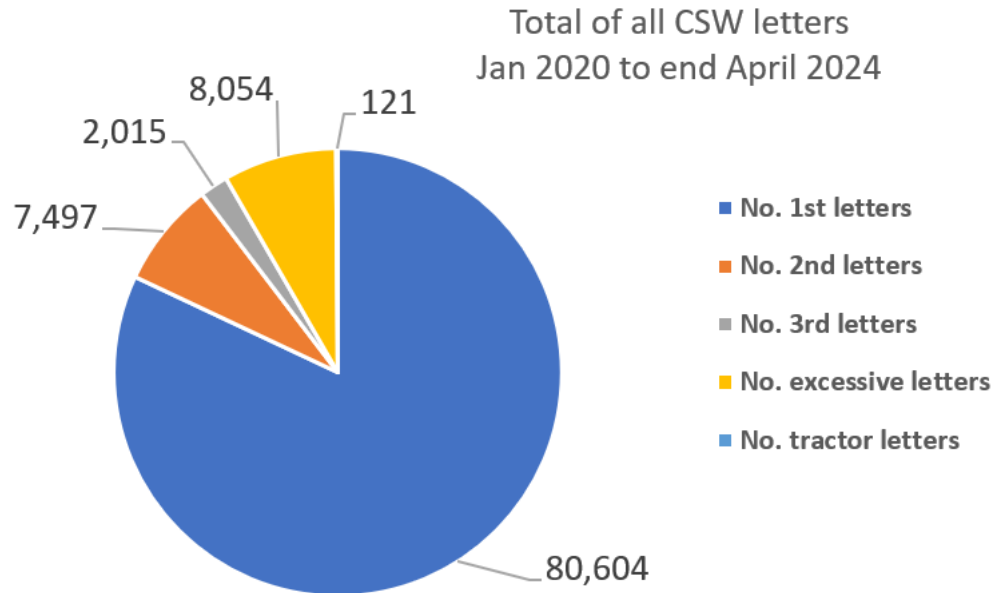

WILTSHIRE POLICE

Road Safety update – South West Wiltshire Area Board

Wednesday 29 May 2024

Keeping Wiltshire Safe

• #FATAL5 education

Careless or inconsiderate driving

The offence of driving without due care and attention (careless driving) is committed when your driving falls below the minimum standard expected of a competent and careful driver, and includes driving without reasonable consideration for other road users.

Some examples of careless or inconsiderate driving are:

- overtaking on the inside
- driving too close to another vehicle
- driving through a red light by mistake
- turning into the path of another vehicle
- flashing lights to force other drivers to give way
- misusing lanes to gain advantage over other drivers
- the driver being avoidably distracted by tuning the radio, lighting a cigarette etc
- unnecessarily staying in an overtaking lane
- unnecessarily slow driving or braking
- dazzling other drivers with un-dipped headlights

• Community Road Safety Team; what we do

Community Speed Watch

CSW

• CSW – S.W. Wiltshire area - Data since July 2020 to 8 May 2024

Team	No. 1st letters	No. 2nd letters	No. 3rd letters	No. excessive letters	No. tractor letters	Total letters	No. of watches	Average speeders %
Dinton	784	77	14	47	4	926	206	2.7%
Hindon	527	41	4	4	0	576	144	2.4%
Porton	2923	253	86	230	0	3492	248	4.4%
Teffont	77	15	0	1	0	93	86	0.7%
Grand Total	4,311	386	104	282	4	5,087	684	2.6%