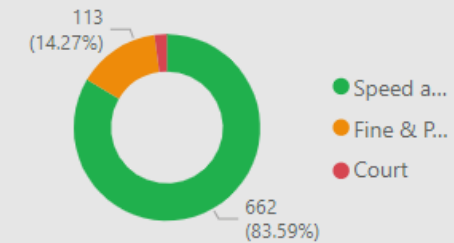

• CSEO – S.W. Wiltshire Area Board - 1 January 2023 to 8 May 2024

CSEO Activity Dashboard

Outcomes are dependent on previous convictions and history

662.00
No. Speed awareness co...

113.00
No. Fine & Points

17.00
No. Court

43
No. of Locations

Location	Year	Month	Speed awareness course	Fine & Points	Court	CPT	Area Board
Wilton - The Avenue	2023	August	102.00	31.00	4.00	Salisbury	South West W
Cholderton - Church Lane	2023	March	95.00	4.00	1.00	Amesbury	South West W
Cholderton - Church Lane	2023	April	51.00	1.00	0.00	Amesbury	South West W
Wilton - The Avenue	2023	January	46.00	9.00	4.00	Salisbury	South West W
Wilton - The Avenue	2023	February	42.00	23.00	6.00	Salisbury	South West W
Wilton - The Avenue	2023	July	36.00	4.00	0.00	Salisbury	South West W
Wilton - The Avenue	2023	September	30.00	9.00	1.00	Salisbury	South West W
Wilton - The Avenue	2023	April	23.00	7.00	0.00	Salisbury	South West W
Cholderton - Church Lane	2023	November	20.00	1.00	0.00	Amesbury	South West W
Cholderton - Church Lane	2023	October	18.00	1.00	0.00	Amesbury	South West W
Cholderton - Church Lane	2023	May	17.00	0.00	0.00	Amesbury	South West W
Tisbury - Hill Street Cottage	2023	June	16.00	6.00	0.00	Warminster	South West W
Cholderton - Church Lane	2023	February	14.00	1.00	0.00	Amesbury	South West W
Cholderton - Church Lane	2024	February	13.00	0.00	0.00	Amesbury	South West W
Cholderton - Church Lane	2024	March	13.00	2.00	0.00	Amesbury	South West W
Tisbury - Hill Street Cottage	2023	August	13.00	3.00	0.00	Warminster	South West W
Total			662.00	113.00	17.00		

Activity by CPT

Outcomes