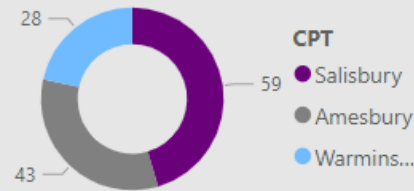

Activity by CPT