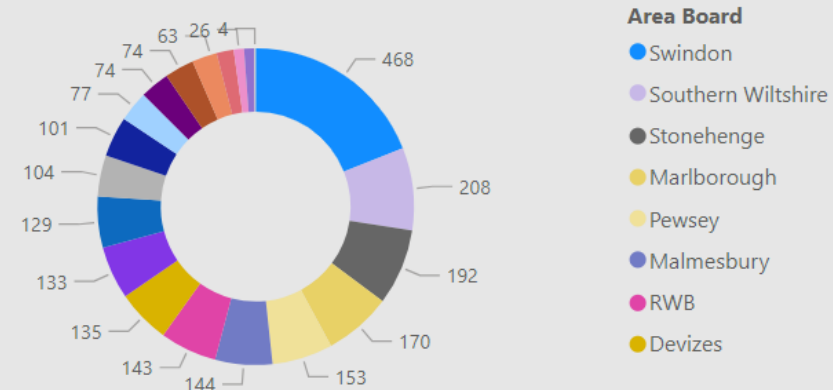

CSEO Activity Dashboard

Outcomes are dependent on previous convictions and history

10,667.00
No. Speed awareness co...

1,450.00
No. Fine & Points

144.00
No. Court

851
No. of Locations

Location	Year	Month	Speed awareness course	Fine & Points	Court	CPT	Area Board
Swindon - Thamesdown Drive	2023	December	251.00	54.00	0.00	Swindon	Swindon
Swindon Queens Drive adjacent with Cambridge Close	2024	April	151.00	26.00	0.00	Swindon	Swindon
Shaw and Whitley - A365 Folly Lane	2023	November	129.00	15.00	0.00	Trowbridge	Melkshar
Swindon - Thamesdown Drive	2024	January	103.00	16.00	0.00	Swindon	Swindon
Wilton - The Avenue	2023	August	102.00	31.00	4.00	Salisbury	South We
Harnham - Lime Kiln Way	2023	November	97.00	11.00	0.00	Salisbury	Salisbury
Cholderton - Church Lane	2023	March	95.00	4.00	1.00	Amesbury	South We
Swindon - Thamesdown Drive	2024	March	94.00	23.00	0.00	Swindon	Swindon
Swindon Queens Drive adjacent with Cambridge Close	2024	March	90.00	13.00	1.00	Swindon	Swindon
Wilton - The Avenue	2023	November	84.00	33.00	8.00	Salisbury	Southern
Cricklade - Spital Lane	2023	April	80.00	10.00	0.00	RWB	RWB
Tilshead - Candown Road	2023	August	78.00	10.00	1.00	Amesbury	Stoneher
Wilton - The Avenue	2024	April	77.00	23.00	6.00	Salisbury	Southern
Coombe Bissett - Deegan House	2023	November	72.00	10.00	0.00	Salisbury	Southern
Total			10,667.00	1,450.00	144.00		

Activity by Area Board